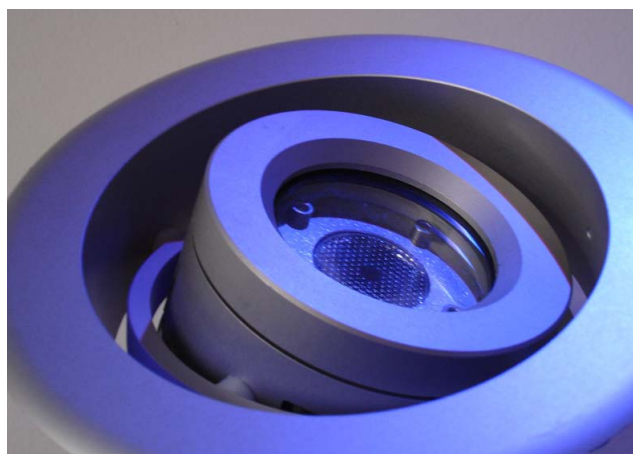

+ Characteristics / caractéristiques

Body : **solid aluminum**
Optic : **tempered glass cover 6 mm**
Lense : **27 mm polycarbonate**
Beam : **10°, 25°, 40° or 25°, 40°** (for RGB 3in1)
LED : **high brightness 1,2W** or **RGB 3in1**
Power supply : **see typical diagram below**
Operating temperature : **from -20°C to +70°C**
Brackets : **spring for fixation**
Finishing : **marine grade / natural anodized**
Dimensions : **2,13" x 3,78" x 1,89"**
Lifetime expectancy : **80,000 hours**
Cooling system : **natural convection**
Security : **automatic thermic protection over +70°C**

Corps : **aluminium massif**
Optique : **verre trempé épaisseur 6 mm**
Lentilles : **27 mm polycarbonate**
Angle d'ouverture : **10°, 25°, 40° or 25°, 40°** (pour RGB 3en1)
LED : **haute luminosité 1,2W** or **RGB 3en1**
Alimentation : **voir schéma de connection ci-dessous**
Température d'utilisation : **de -20°C à +70°C**
Fixation : **par lame ressort**
Finition : **résistant à l'environnement salin / anodisation naturelle**
Dimensions : **54 mm x 96 mm x 48 mm**
Durée de vie : **80 000 heures**
Refroidissement : **convection naturelle**
Sécurité : **protection thermique automatique au dessus de 70°C**

+ Connection / connexion

+ Photometric / photométrie

Curve realized outside laboratory condition
courbe réalisée hors conditions de laboratoire

+ Associated products / produits associés

	page
330 001 (1 to 8 LED 1W / 1 à 8 leds 1W)	[104]
330 007 (Power supply / Alim-driver)	[108]
A4CT24CAX03 (3 ways / 3 voies)	[109]
A4CT24CAX12 (12 ways / 12 voies)	[108]